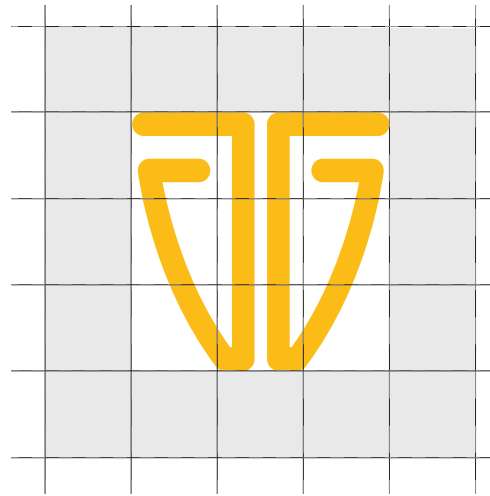

Logo Guidelines

September 2018

TOKENVILLE

Symbol inside a closed zone

The symbol construction grid

White symbol on a colored background

Symbol on a dark background

The Tokenville Symbol

The Tokenville symbol underpins the creation of the brand identity. The symbol is designed to be used both as an independent element and as part of a logo group. It is important to respect the integrity of the symbol: you cannot make changes or add anything to it.

Horizontal logo inside a closed zone

The horizontal logo construction grid

Horizontal logo on a colored background

Horizontal logo on a dark background

Horizontal Tokenville logo

The Tokenville logo consists of the word Tokenville written in black paired with a yellow corporate symbol. An alternative version is the word Tokenville written in white (on a dark background).